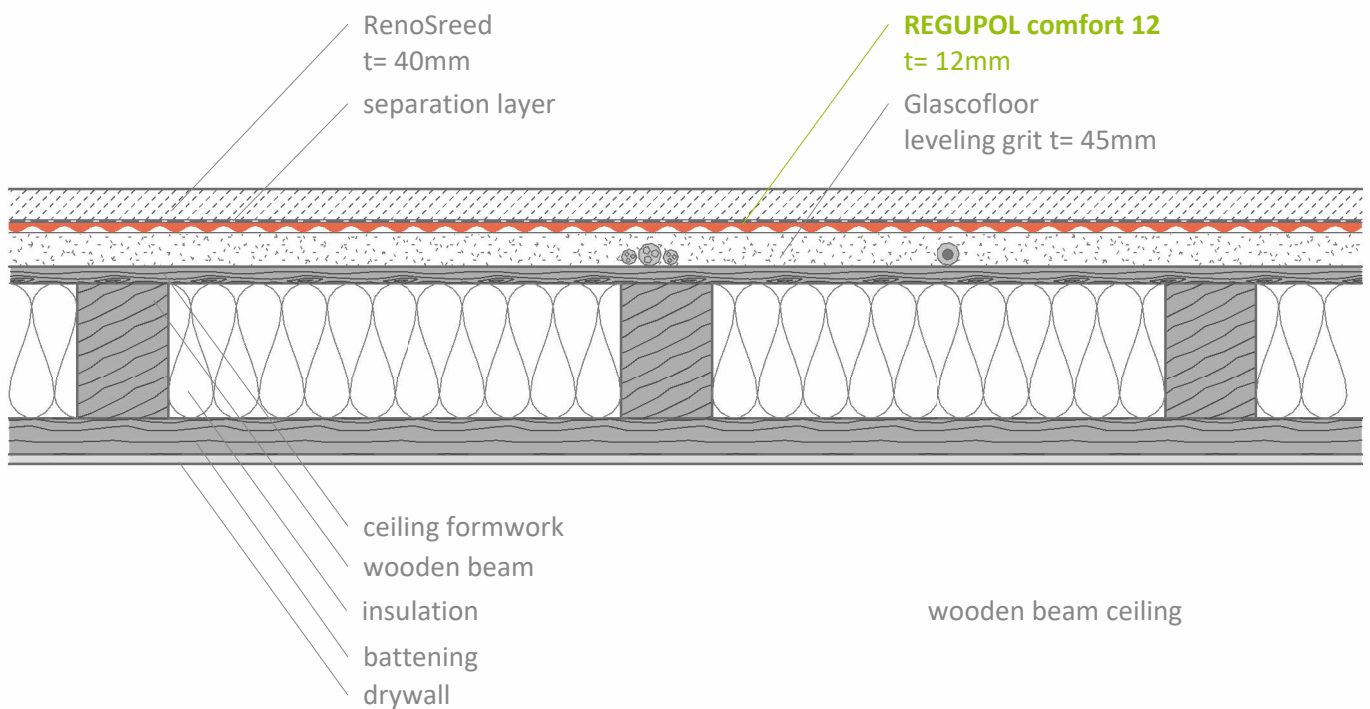

Impact sound insulation - on wooden ceiling

REGUPOL comfort 12

under RenoScreed

Contact

**REGUPOL Germany
GmbH & Co. KG**
Am Hilgenacker 24
57319 Bad Berleburg
GERMANY
www.regupol.com

Notes

Adjacent trades are only shown schematically and in parts. The applicability and other conditions or constraints need to be checked by the customer or user on their own responsibility. The technical data sheets, installation instructions and local conditions need to be considered.

Project:

Project-No.: ---

Detail: VSCHW-11-07-EN

Created by: REGUPOL Acoustics

Date: 30.11.2023

Scale: 1 : 10